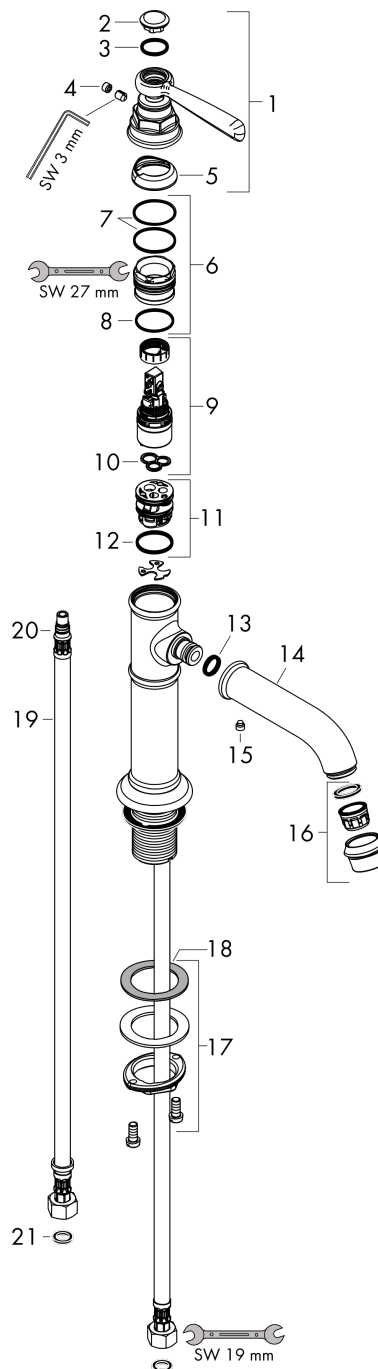

AXOR Montreux
Single-Hole Faucet 100, 1.2 GPM
 Finishes : **brushed nickel** Part no. : **16516821**

Features

- Spray modes: Aerated spray
- Flow: 1.2 GPM (4.5 L/Min)
- Ceramic cartridge
- Does not include: Pop-up assembly

Item details

List Price \$ 850.00

Technology

Compliance

Product image

Scale drawing

AXOR Montreux
Single-Hole Faucet 100, 1.2 GPM
 Finishes : **brushed nickel** Part no. : **16516821**

Exploded drawing

Year of production: >06/17

AXOR Montreux
Single-Hole Faucet 100, 1.2 GPM
 Finishes : **brushed nickel** Part no. : **16516821**

Spare parts list

Year of production: >06/17

Pos.		Part no.	Price	PU
1	handle	92973820	-	1
2	cover cap	92974000	-	1
3	O-ring 16x2	98133000	-	1
4	screw cover	96338000	-	1
5	flange	92625820	-	1
6	nut	92689000	-	1
7	O-ring 27x1,5	92527000	-	1
8	O-ring 25x1,5	98146000	-	1
9	cartridge, assy	95973001	-	1
10	seal	98865000	-	1
11	adapter for cartridge	98866000	-	1
12	O-ring 23x2	98398000	-	1
13	O-ring 11x2,5	98487000	-	1
14	spout cpl.	92978820	-	1
15	hollow set screw M6x5	98447000	-	1
16	aerator M22x1 (5 l/min + 25 l/min)	95381820	-	1
17	fixing set (Ø 34)	95049000	-	1
18	lever collar	97548000	-	1
19	connection hose 23½" M8x0,75 3/8"	98600001	-	1
20	O-ring 7x1,5	98422000	-	1
21	sealing set	95581000	-	1