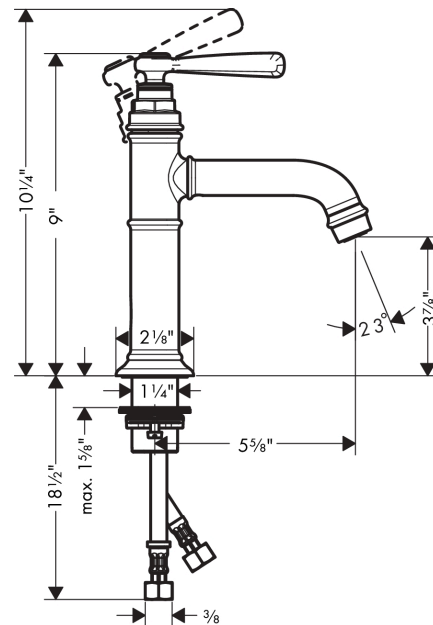

AXOR Montreux
Single-Hole Faucet 100, 1.2 GPM
 Finishes : **brushed nickel** Part no. : **16516821**

Features

- Spray modes: Aerated spray
- Flow: 1.2 GPM (4.5 L/Min)
- Ceramic cartridge
- Does not include: Pop-up assembly

Item details

List Price \$ 850.00

Technology

Compliance

Product image

Scale drawing

AXOR Montreux
Single-Hole Faucet 100, 1.2 GPM
 Finishes : **brushed nickel** Part no. : **16516821**

Exploded drawing

Year of production: >06/17

AXOR Montreux
Single-Hole Faucet 100, 1.2 GPM
 Finishes : **brushed nickel** Part no. : **16516821**

Spare parts list

Year of production: >06/17

Pos.		Part no.	Price	PU
1	handle	92973820	-	1
2	cover cap	92974000	-	1
3	O-ring 16x2	98133000	-	1
4	screw cover	96338000	-	1
5	flange	92625820	-	1
6	nut	92689000	-	1
7	O-ring 27x1,5	92527000	-	1
8	O-ring 25x1,5	98146000	-	1
9	cartridge, assy	95973001	-	1
10	seal	98865000	-	1
11	adapter for cartridge	98866000	-	1
12	O-ring 23x2	98398000	-	1
13	O-ring 11x2,5	98487000	-	1
14	spout cpl.	92978820	-	1
15	hollow set screw M6x5	98447000	-	1
16	aerator M22x1 (5 l/min + 25 l/min)	95381820	-	1
17	fixing set (Ø 34)	95049000	-	1
18	lever collar	97548000	-	1
19	connection hose 23½" M8x0,75 3/8"	98600001	-	1
20	O-ring 7x1,5	98422000	-	1
21	sealing set	95581000	-	1